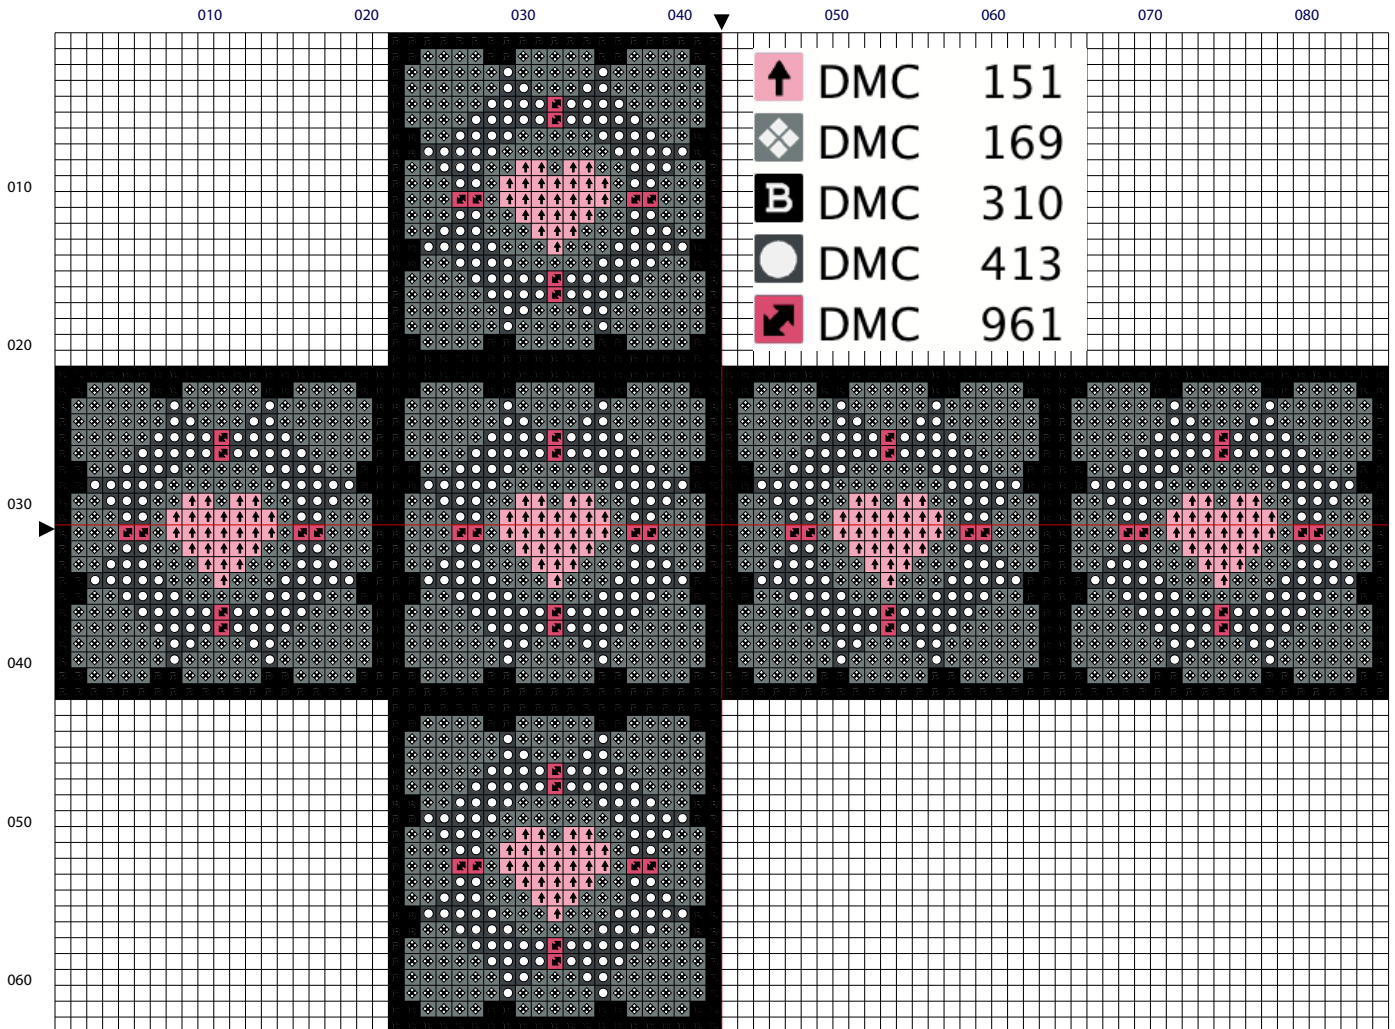

3-D Weighted Companion Cube

Chart ©2018 Katherine Krater/PDX-stitch. All rights reserved.
 Portal & the Weighted Companion Cube are property of Valve Corporation.

This chart is for personal, non-commercial use only and may not be sold or included in kits for sale. Do not sell finished works made with this chart, reproduce, or distribute this chart without prior permission. Thanks & enjoy stitching!